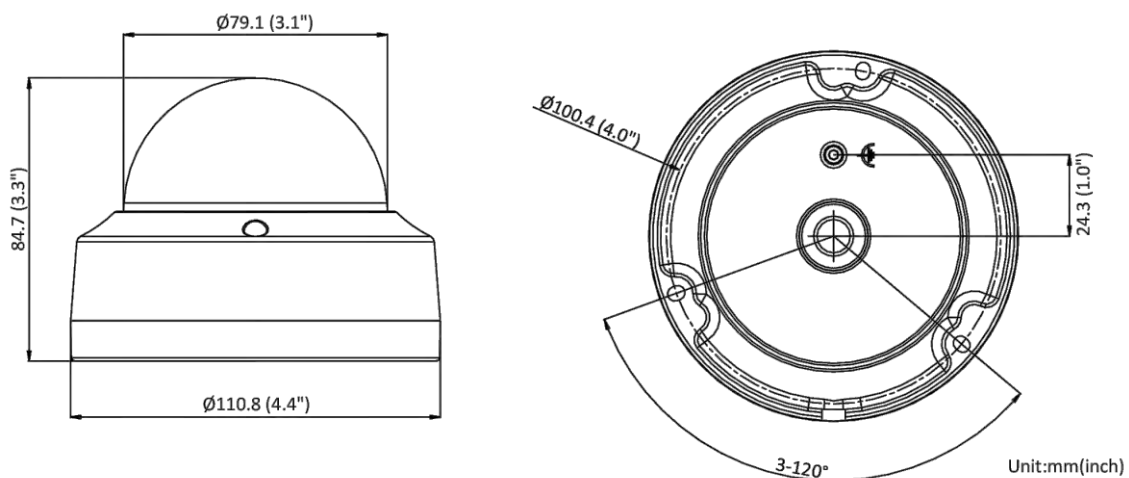

▪ Available Model

DS-2CD2123G2-I (2.8/4 mm)

DS-2CD2123G2-IS (2.8/4 mm)

▪ Dimension