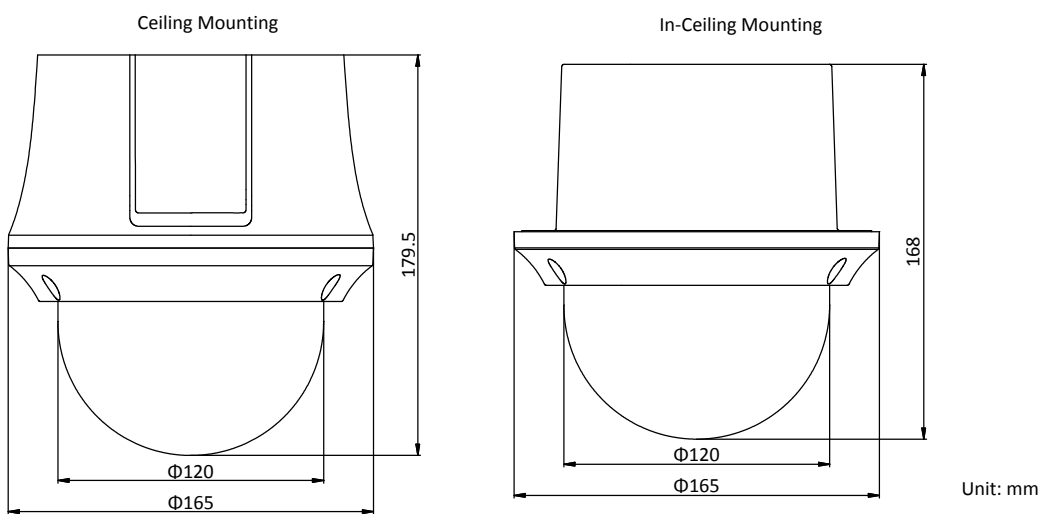

DORI

The DORI (detect, observe, recognize, identify) distance gives the general idea of the camera ability to distinguish persons or objects within its field of view.

It is calculated based on the camera sensor specification and the criteria given by EN 62676-4: 2015.

DORI	Detect	Observe	Recognize	Identify
Definition	25 px/m	63 px/m	125 px/m	250 px/m
Distance (Tele)	2400.0 m (7874.0 ft)	952.4 m (3124.7 ft)	480.0 m (1574.8 ft)	240.0 m (787.4 ft)

Available Model

DS-2DE4425W-DE3 (B), 12 VDC & PoE (802.3 at, class4)

Dimensions