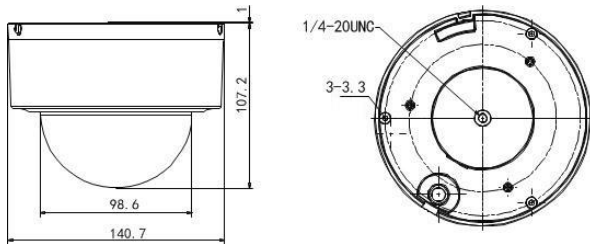

The DORI (detect, observe, recognize, identify) distance gives the general idea of the camera ability to distinguish persons or objects within its field of view.

It is calculated based on the camera sensor specification and the criteria given by EN 62676-4: 2015.

DORI	Detect	Observe	Recognize	Identify
Definition	25 px/m	63 px/m	125 px/m	250 px/m
Distance (Tele)	144.0 m (472.4 ft)	57.1 m (187.5 ft)	28.8 m (94.5 ft)	14.4 m (47.2 ft)

Order Models

DS-2DE3304W-DE, PoE (802.3af, class3)&12 VDC

Dimensions

Accessory

Optional:

DS-1276ZJ-SUS
Corner mount

LAS60-57CN-RJ45
Hi-PoE midspan

DS-1100KI
Network Keyboard