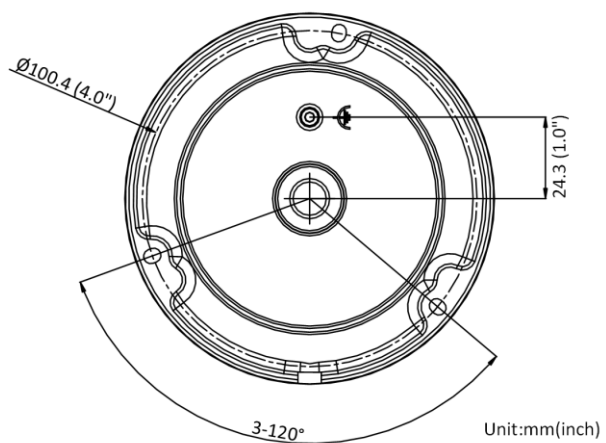

General	
Linkage Method	Upload to FTP/memory card/NAS, notify surveillance center, trigger recording, trigger capture, send email
Camera Material	Aluminum alloy body Bubble: plastic
Camera Dimension	Ø110.8 mm × 84.7 mm (Ø4.4" × 3.3")
Package Dimension	134 mm × 134 mm × 108 mm (5.3" × 5.3" × 4.3")
Camera Weight	Approx. 520 g (1.1 lb.)
With Package Weight	Approx. 720 g (1.6 lb.)
Storage Conditions	-30 °C to 60 °C (-22 °F to 140 °F). Humidity 95% or less (non-condensing)
Startup and Operating Conditions	-30 °C to 60 °C (-22 °F to 140 °F). Humidity 95% or less (non-condensing)
Web Client Language	33 languages English, Russian, Estonian, Bulgarian, Hungarian, Greek, German, Italian, Czech, Slovak, French, Polish, Dutch, Portuguese, Spanish, Romanian, Danish, Swedish, Norwegian, Finnish, Croatian, Slovenian, Serbian, Turkish, Korean, Traditional Chinese, Thai, Vietnamese, Japanese, Latvian, Lithuanian, Portuguese (Brazil), Ukrainian
General Function	Anti-flicker, heartbeat, password reset via email, pixel counter
Firmware Version	V5.5.113
Software Reset	Yes
Power Consumption and Current	12 VDC, 0.5 A, max. 6 W PoE (802.3af, 36 V to 57 V), 0.25 A to 0.15 A, max. 7.5 W
Power Supply	12 VDC ± 25%, reverse polarity protection PoE: 802.3af, Class 3
Power Interface	Ø5.5 mm coaxial power plug
Approval	
EMC	FCC (47 CFR Part 15, Subpart B); CE-EMC (EN 55032: 2015, EN 61000-3-2: 2014, EN 61000-3-3: 2013, EN 50130-4: 2011 +A1: 2014); RCM (AS/NZS CISPR 32: 2015); IC (ICES-003: Issue 6, 2016); KC (KN 32: 2015, KN 35: 2015)
Safety	UL (UL 60950-1); CB (IEC 60950-1:2005 + Am 1:2009 + Am 2:2013); CE-LVD (EN 60950-1:2005 + Am 1:2009 + Am 2:2013);
Environment	CE-RoHS (2011/65/EU); WEEE (2012/19/EU); Reach (Regulation (EC) No 1907/2006)
Protection	IP67 (IEC 60529-2013), IK10 (IEC 62262: 2002)

▪ Available Model

DS-2CD2163G2-I (2.8/4 mm)

DS-2CD2163G2-IS (2.8/4 mm)

DS-2CD2163G2-IS (2.8 mm) (Black)

▪ Dimension

Unit:mm(inch)

▪ **Accessory**

▪ **Optional**