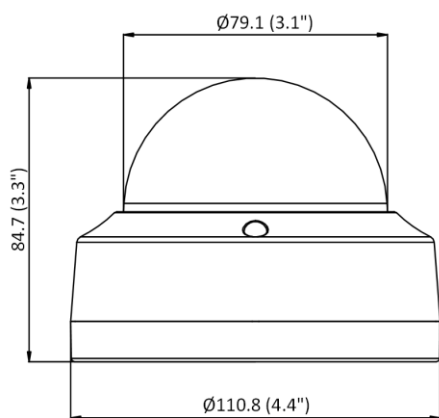

General	
Linkage Method	Upload to FTP/memory card/NAS, notify surveillance center, trigger recording, trigger capture, send email
Camera Material	Aluminum alloy body Bubble: plastic
Camera Dimension	Ø110.8 mm × 84.7 mm (Ø4.4" × 3.3")
Package Dimension	134 mm × 134 mm × 108 mm (5.3" × 5.3" × 4.3")
Camera Weight	Approx. 520 g (1.1 lb.)
With Package Weight	Approx. 720 g (1.6 lb.)
Storage Conditions	-30 °C to 60 °C (-22 °F to 140 °F). Humidity 95% or less (non-condensing)
Startup and Operating Conditions	-30 °C to 60 °C (-22 °F to 140 °F). Humidity 95% or less (non-condensing)
Web Client Language	33 languages English, Russian, Estonian, Bulgarian, Hungarian, Greek, German, Italian, Czech, Slovak, French, Polish, Dutch, Portuguese, Spanish, Romanian, Danish, Swedish, Norwegian, Finnish, Croatian, Slovenian, Serbian, Turkish, Korean, Traditional Chinese, Thai, Vietnamese, Japanese, Latvian, Lithuanian, Portuguese (Brazil), Ukrainian
General Function	Anti-flicker, heartbeat, password reset via email, pixel counter
Firmware Version	V5.5.113
Software Reset	Yes
Power Consumption and Current	12 VDC, 0.5 A, max. 6 W PoE (802.3af, 36 V to 57 V), 0.25 A to 0.15 A, max. 7.5 W
Power Supply	12 VDC ± 25%, reverse polarity protection PoE: 802.3af, Class 3
Power Interface	Ø5.5 mm coaxial power plug
Approval	
EMC	FCC (47 CFR Part 15, Subpart B); CE-EMC (EN 55032: 2015, EN 61000-3-2: 2014, EN 61000-3-3: 2013, EN 50130-4: 2011 +A1: 2014); RCM (AS/NZS CISPR 32: 2015); IC (ICES-003: Issue 6, 2016); KC (KN 32: 2015, KN 35: 2015)
Safety	UL (UL 60950-1); CB (IEC 60950-1:2005 + Am 1:2009 + Am 2:2013); CE-LVD (EN 60950-1:2005 + Am 1:2009 + Am 2:2013);
Environment	CE-RoHS (2011/65/EU); WEEE (2012/19/EU); Reach (Regulation (EC) No 1907/2006)
Protection	IP67 (IEC 60529-2013), IK10 (IEC 62262: 2002)

▪ Available Model

DS-2CD2163G2-I (2.8/4 mm)

DS-2CD2163G2-IS (2.8/4 mm)

DS-2CD2163G2-IS (2.8 mm) (Black)

▪ Dimension

Unit:mm(inch)

▪ **Accessory**

▪ **Optional**